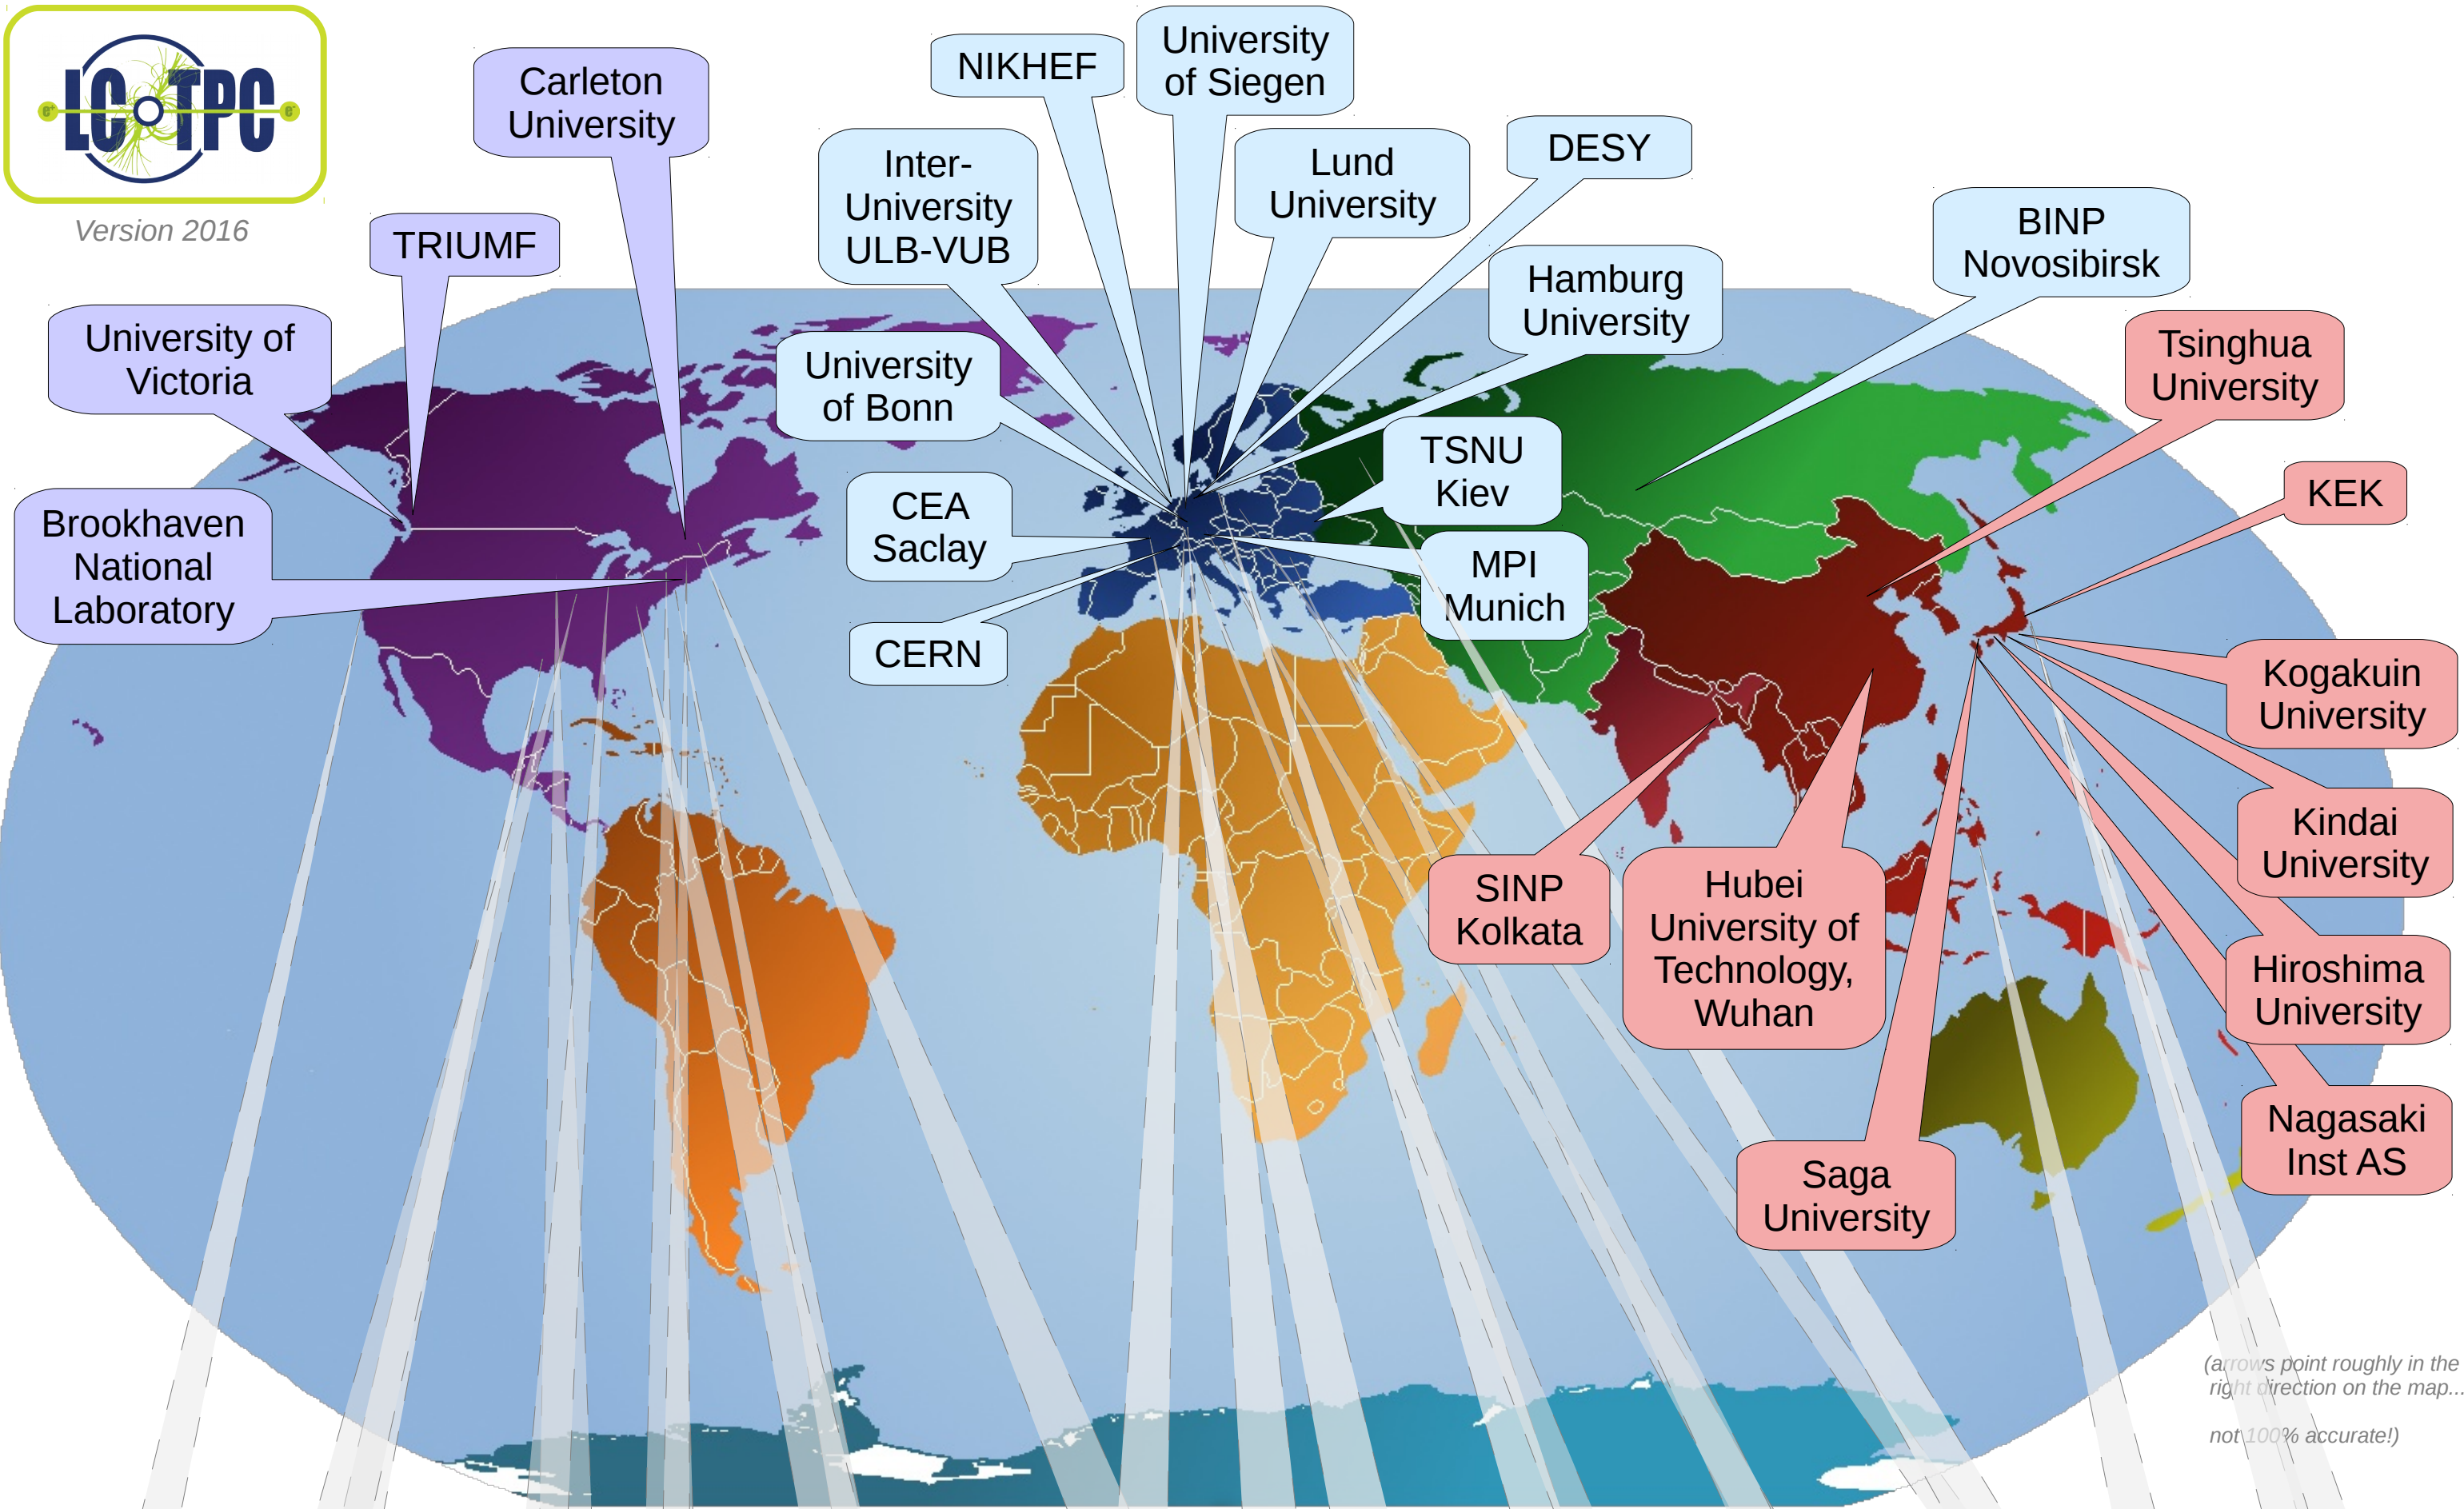

Version 2016

(arrows point roughly in the right direction on the map... not 100% accurate!)

- Observer Status:**
- Indiana University
 - Iowa State University
 - MIT
 - Cornell University
 - Université de Montréal
 - LAL Orsay/ IPN Orsay
 - RWTH Aachen
 - TU Munich
 - UMM Kraków
 - Minadan o SU-IIT
 - University of Tokyo
 - LBNL Berkeley
 - Louisiana Tech
 - Purdue University
 - Yale University
 - Stony Brook
 - University of Freiburg
 - University of Karlsruhe
 - Rostock University
 - NIP-NE Bucharest
 - PNPI St.Petersburg
 - JAX Kanagawa