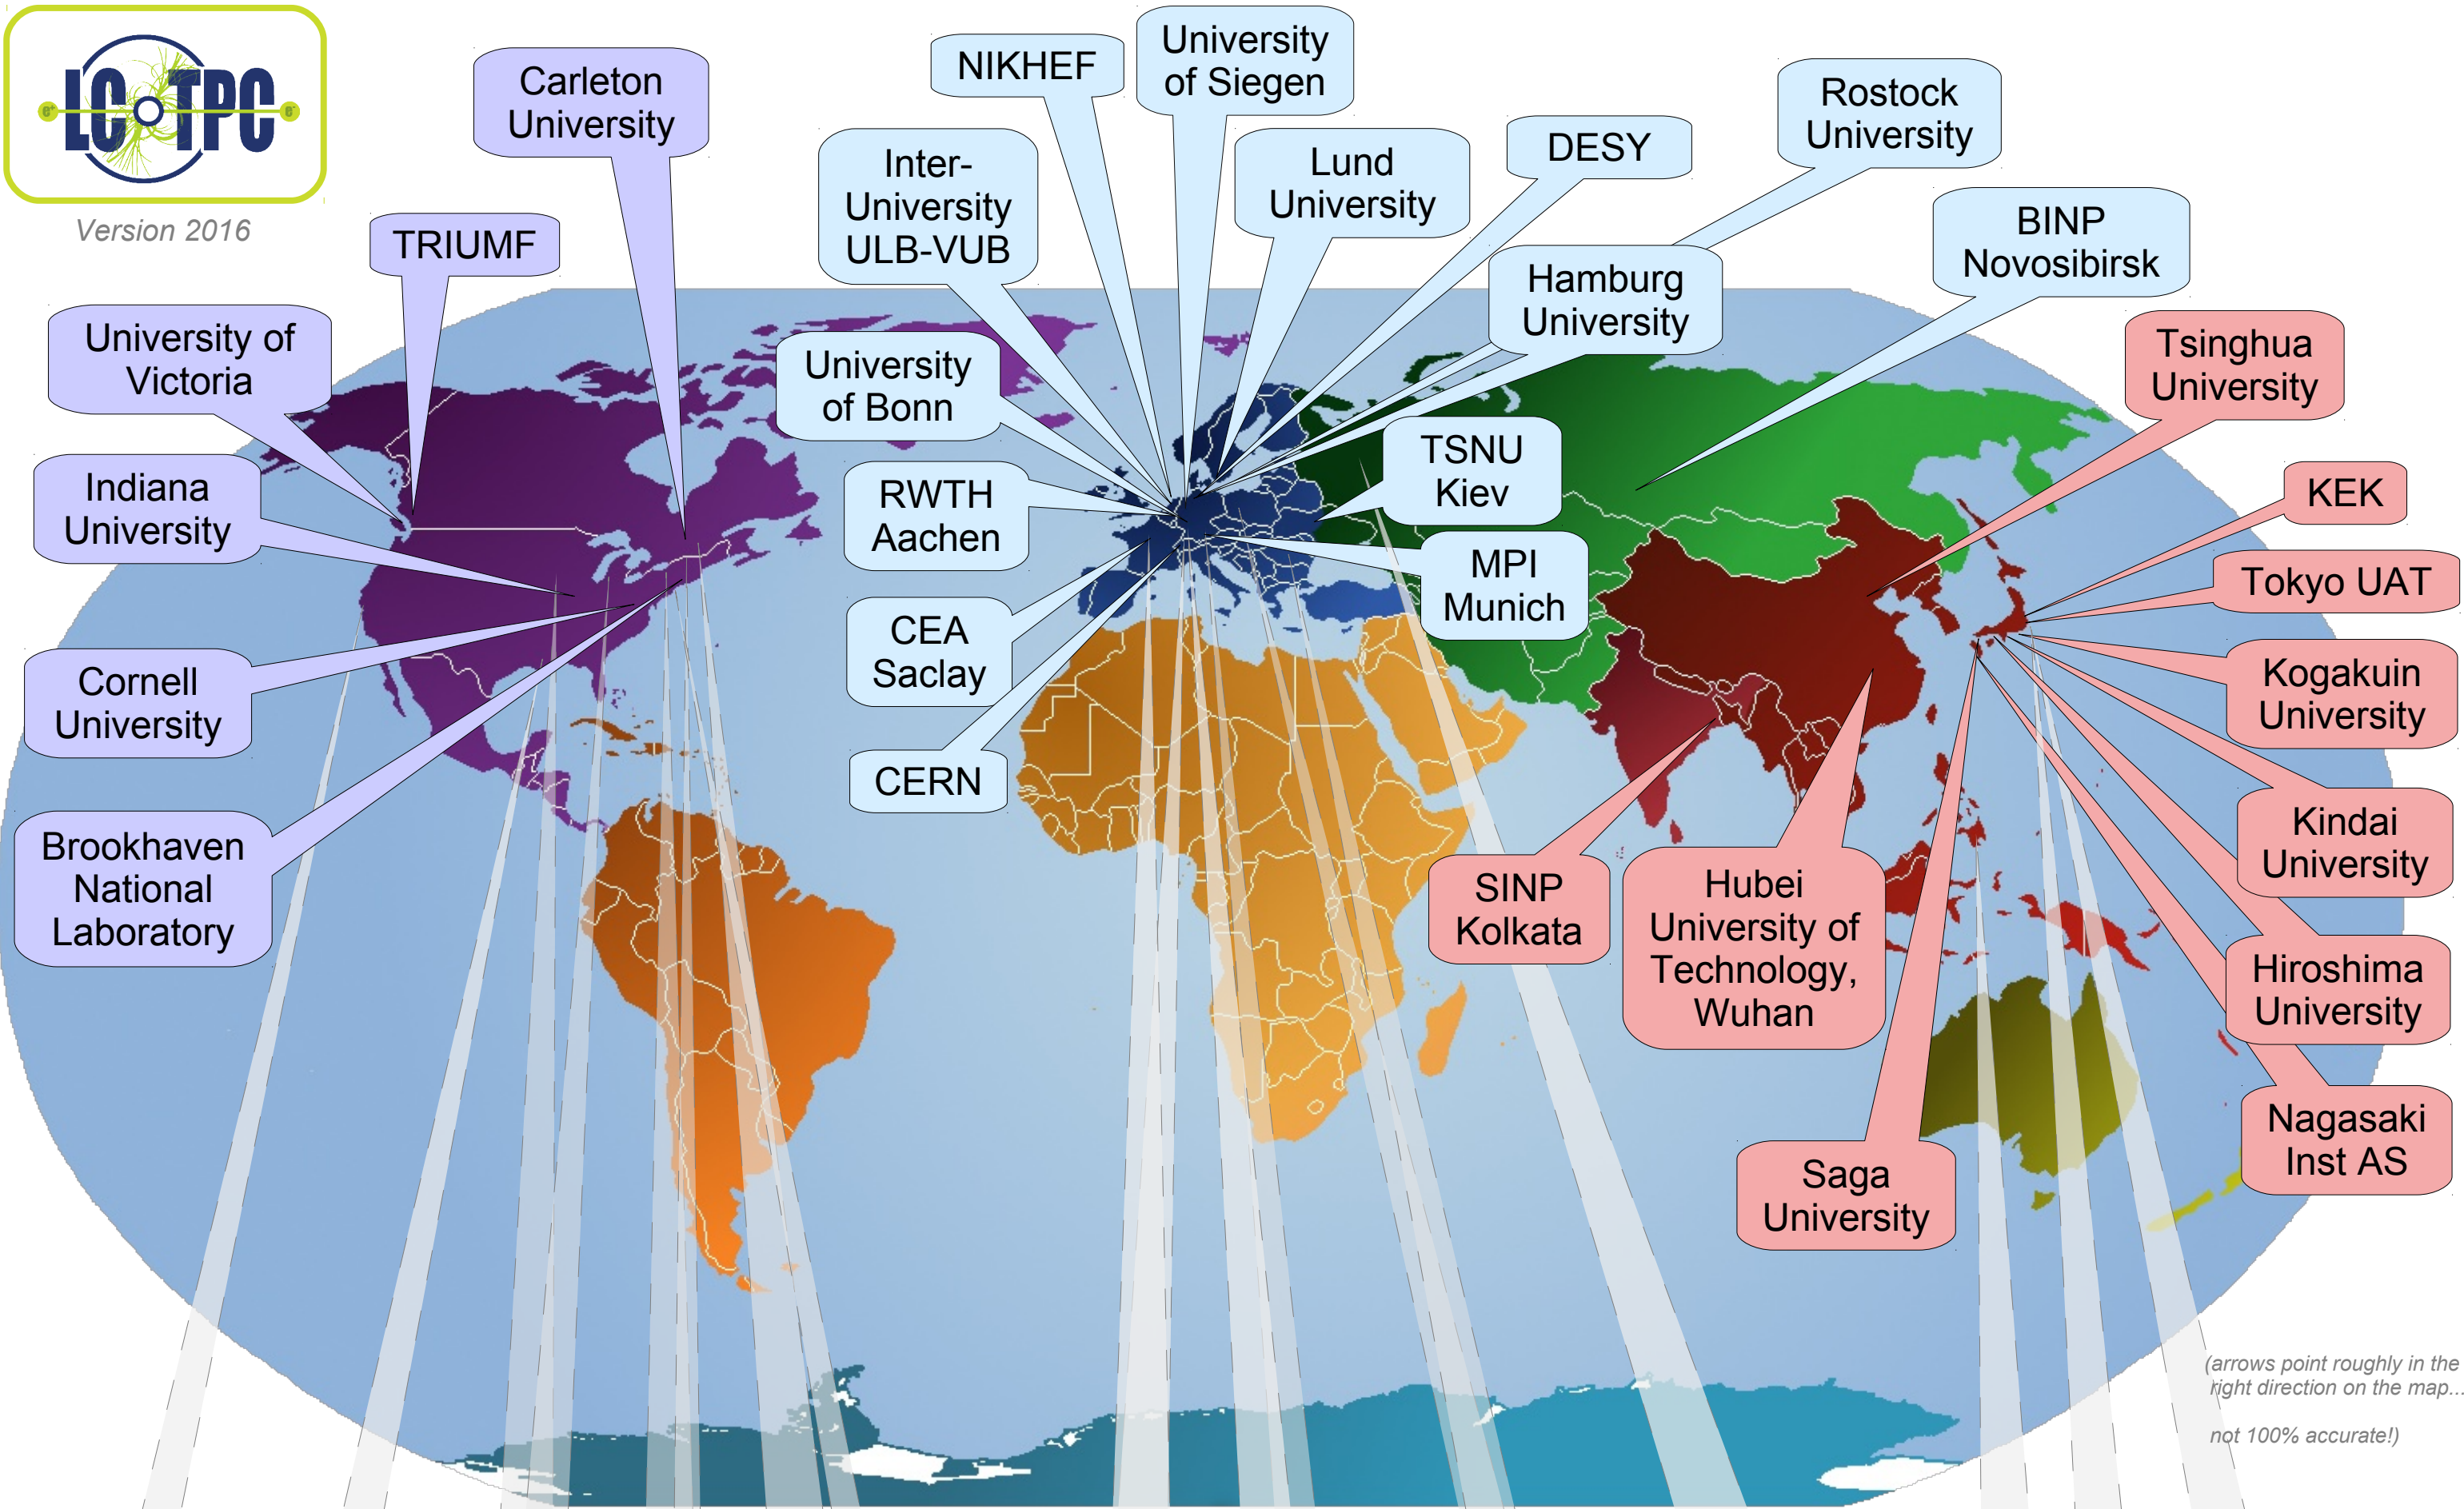

Version 2016

(arrows point roughly in the right direction on the map... not 100% accurate!)

**Observer Status:**

- LBNL Berkeley
- Louisiana Tech
- Purdue University
- Yale University
- Stony Brook
- University of Freiburg
- University of Karlsruhe
- NIP-NE Bucharest
- JAX Kanagawa
- Iowa State University
- MIT
- Université de Montréal
- LAL Orsay/ IPN Orsay
- TU Munich
- UMM Kraków
- PNPI St.Petersburg
- Minadano SU-IIT
- University of Tokyo