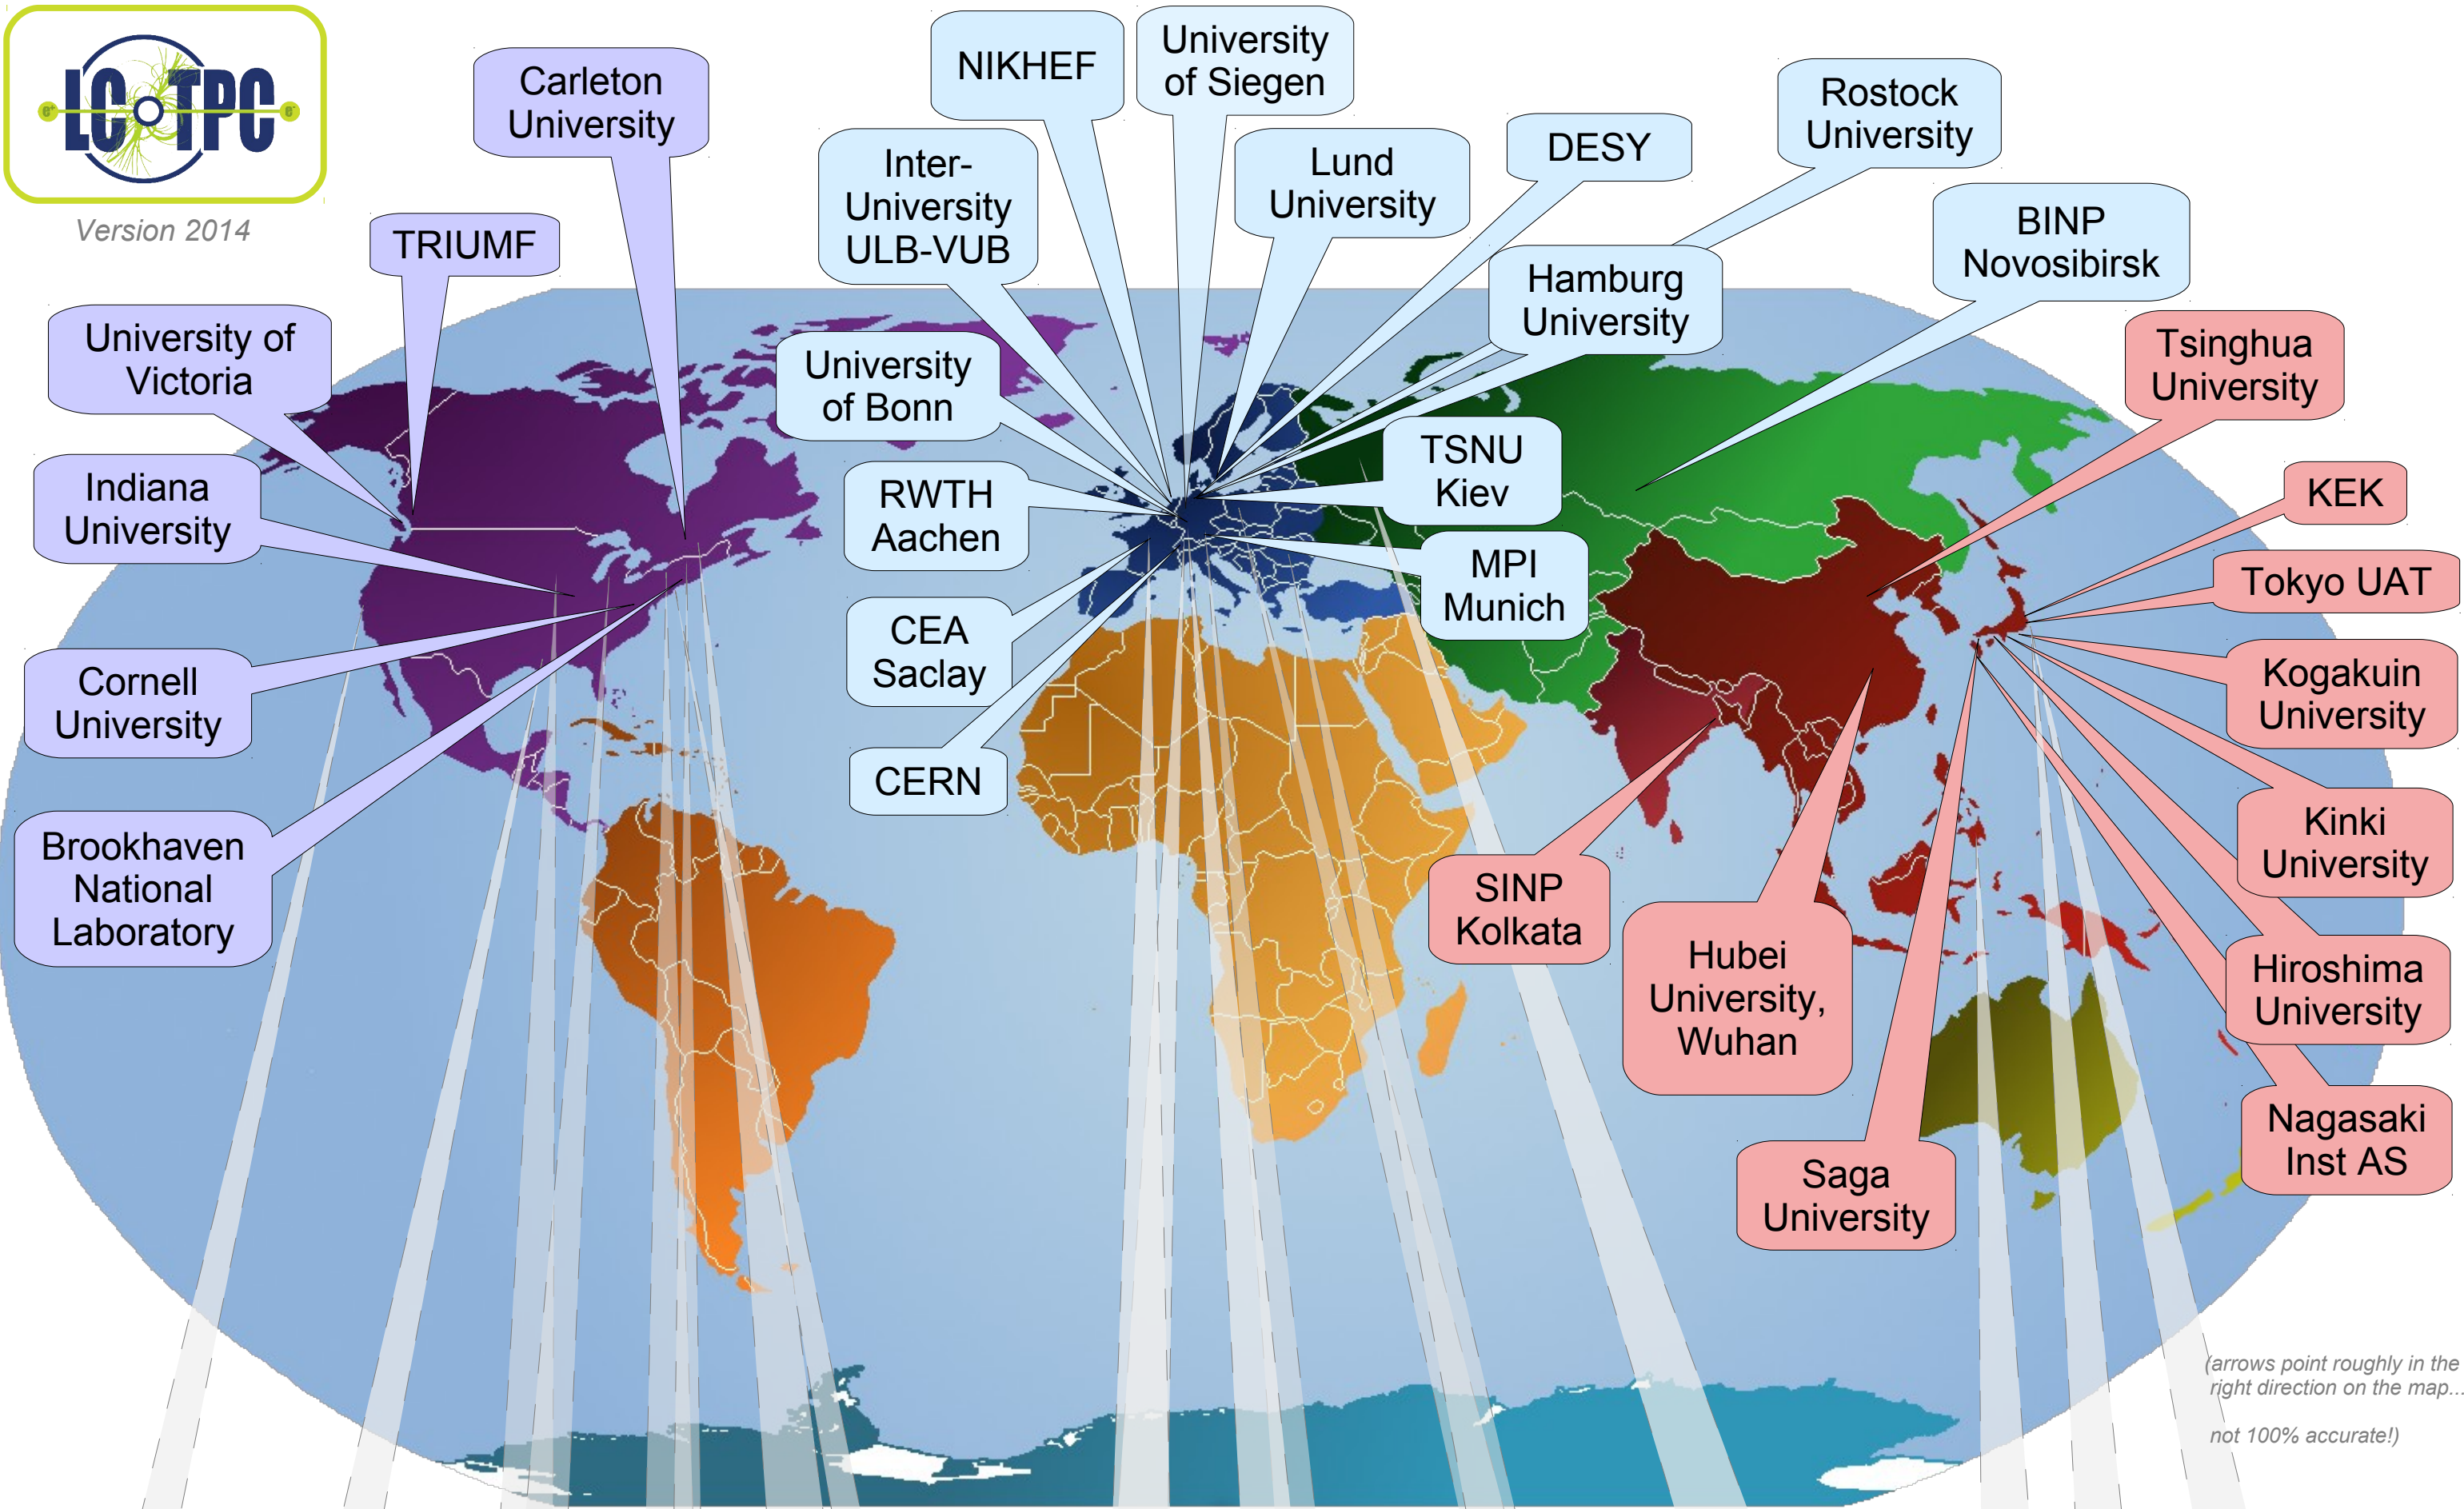

Version 2014

(arrows point roughly in the right direction on the map... not 100% accurate!)

Observer Status:

- LBNL Berkeley
- Louisiana Tech
- Purdue University
- Yale University
- Stony Brook
- University of Freiburg
- University of Karlsruhe
- NIP-NE Bucharest
- JAX Kanagawa
- Iowa State University
- MIT
- Université de Montréal
- LAL Orsay/ IPN Orsay
- TU Munich
- UMM Kraków
- PNPI St.Petersburg
- Minadano SU-IIT
- University of Tokyo