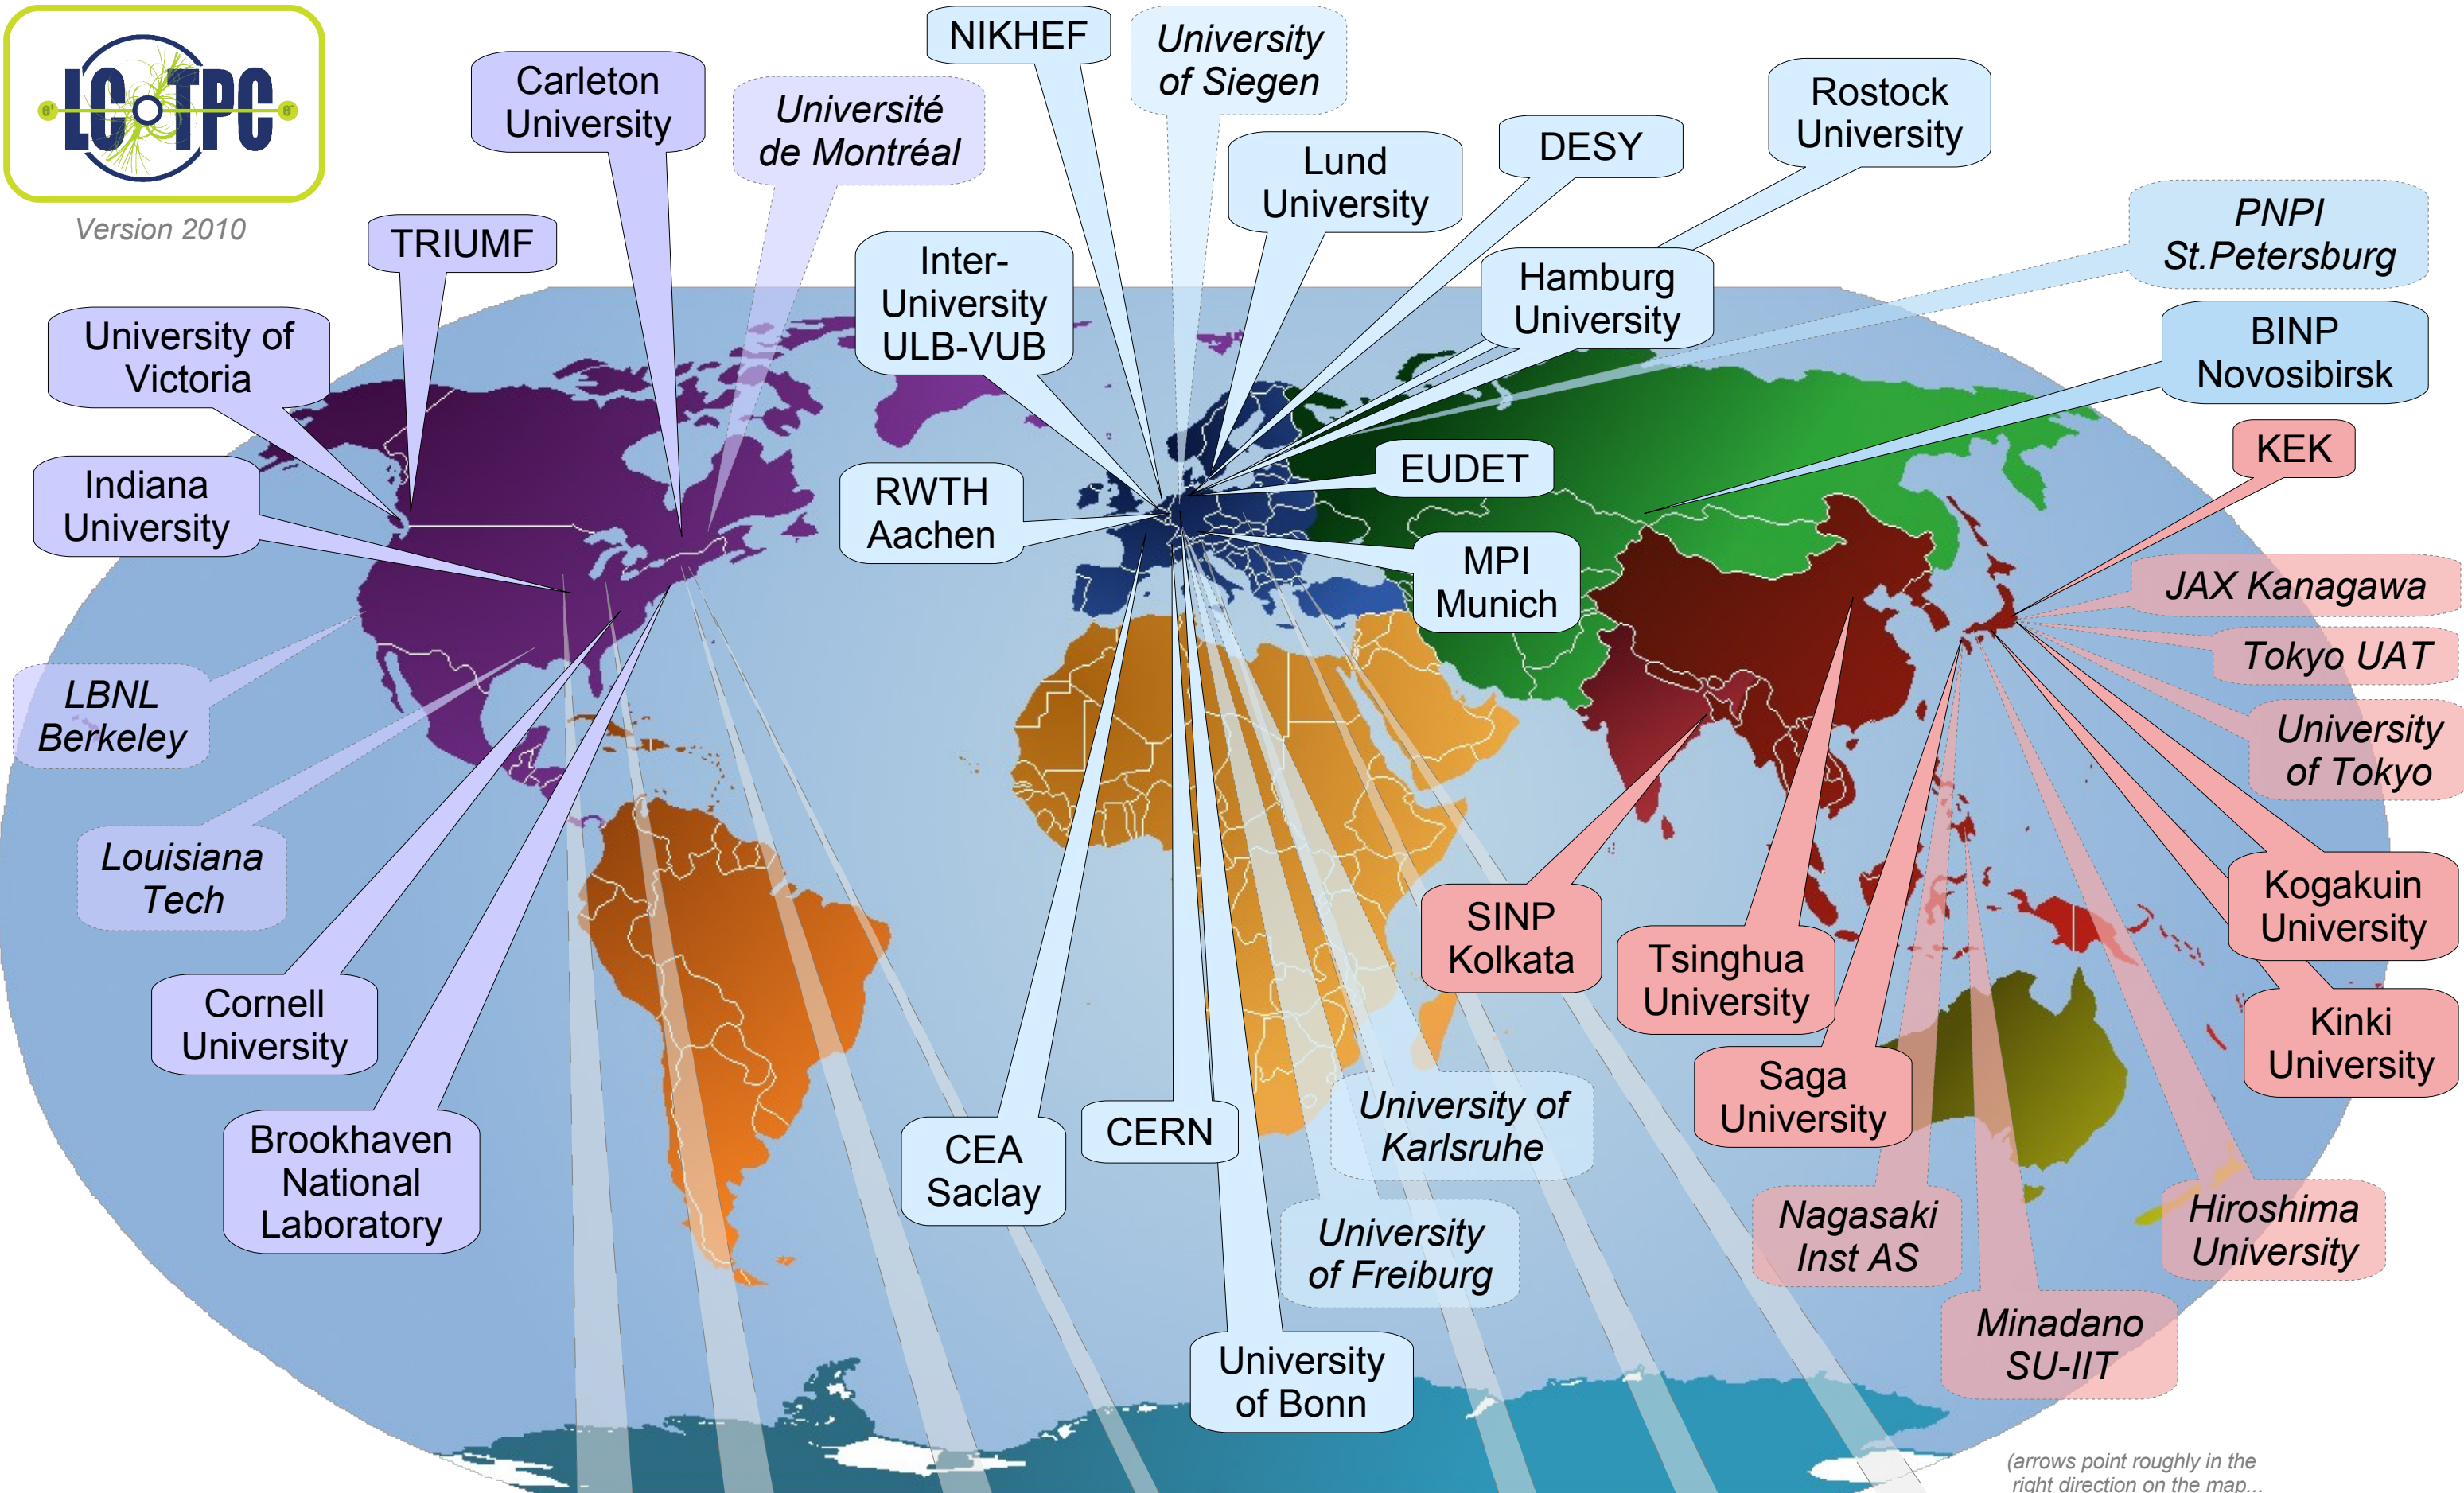

Version 2010

(arrows point roughly in the right direction on the map... not 100% accurate!)

Observer Status:

- Iowa State University
- Purdue University
- Yale University
- MIT
- TU Munich
- UMM Kraków
- NIP-NE Bucharest